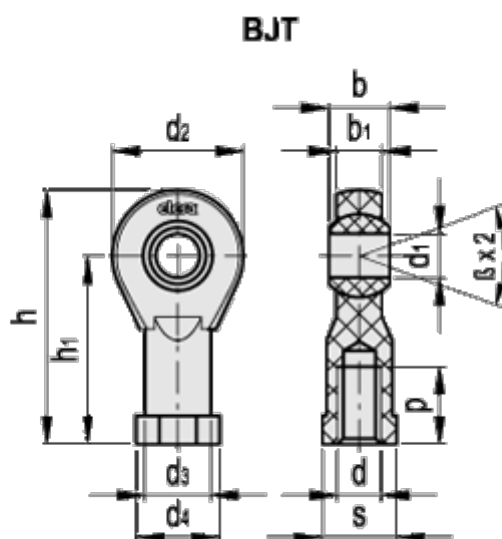

Article number: 2308470021

Description: Technopolymer rod end BJT-M10, female thread
ELESA 470021

Measures

$b = 14.0$	$P = 20$
$d = M10$	$s = 17$
$d_1 = 10.00$	
$d_2 = 30$	
$d_3 = 15$	
$d_4 = 19$	
$h = 58$	
$h_1 = 43$	